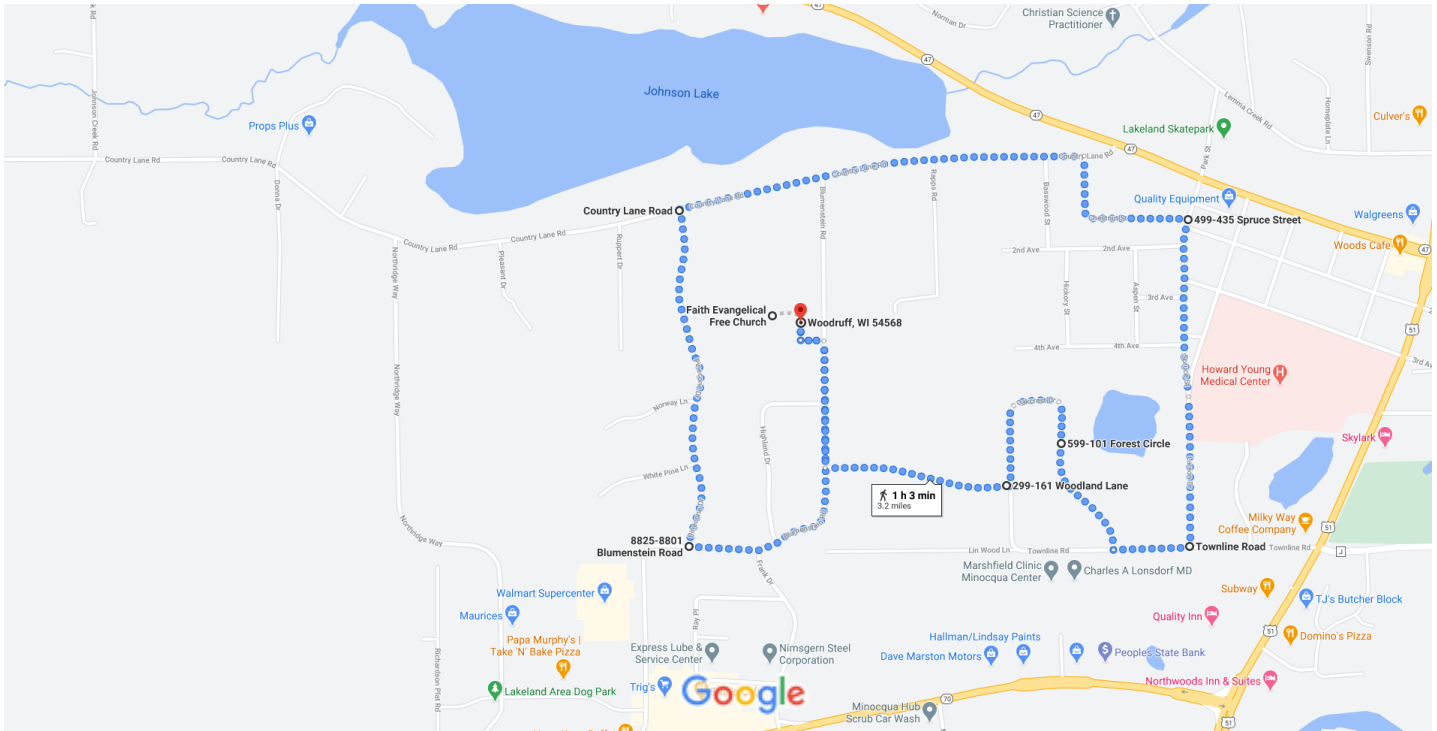

Faith Evangelical Free Church to Woodruff, Wisconsin 54568

Walk 3.2 miles, 1 h 3 min

Map data ©2020 500 ft

via Blumenstein Rd and Wayne Dr 1 h 3 min
3.2 miles

Mostly flat